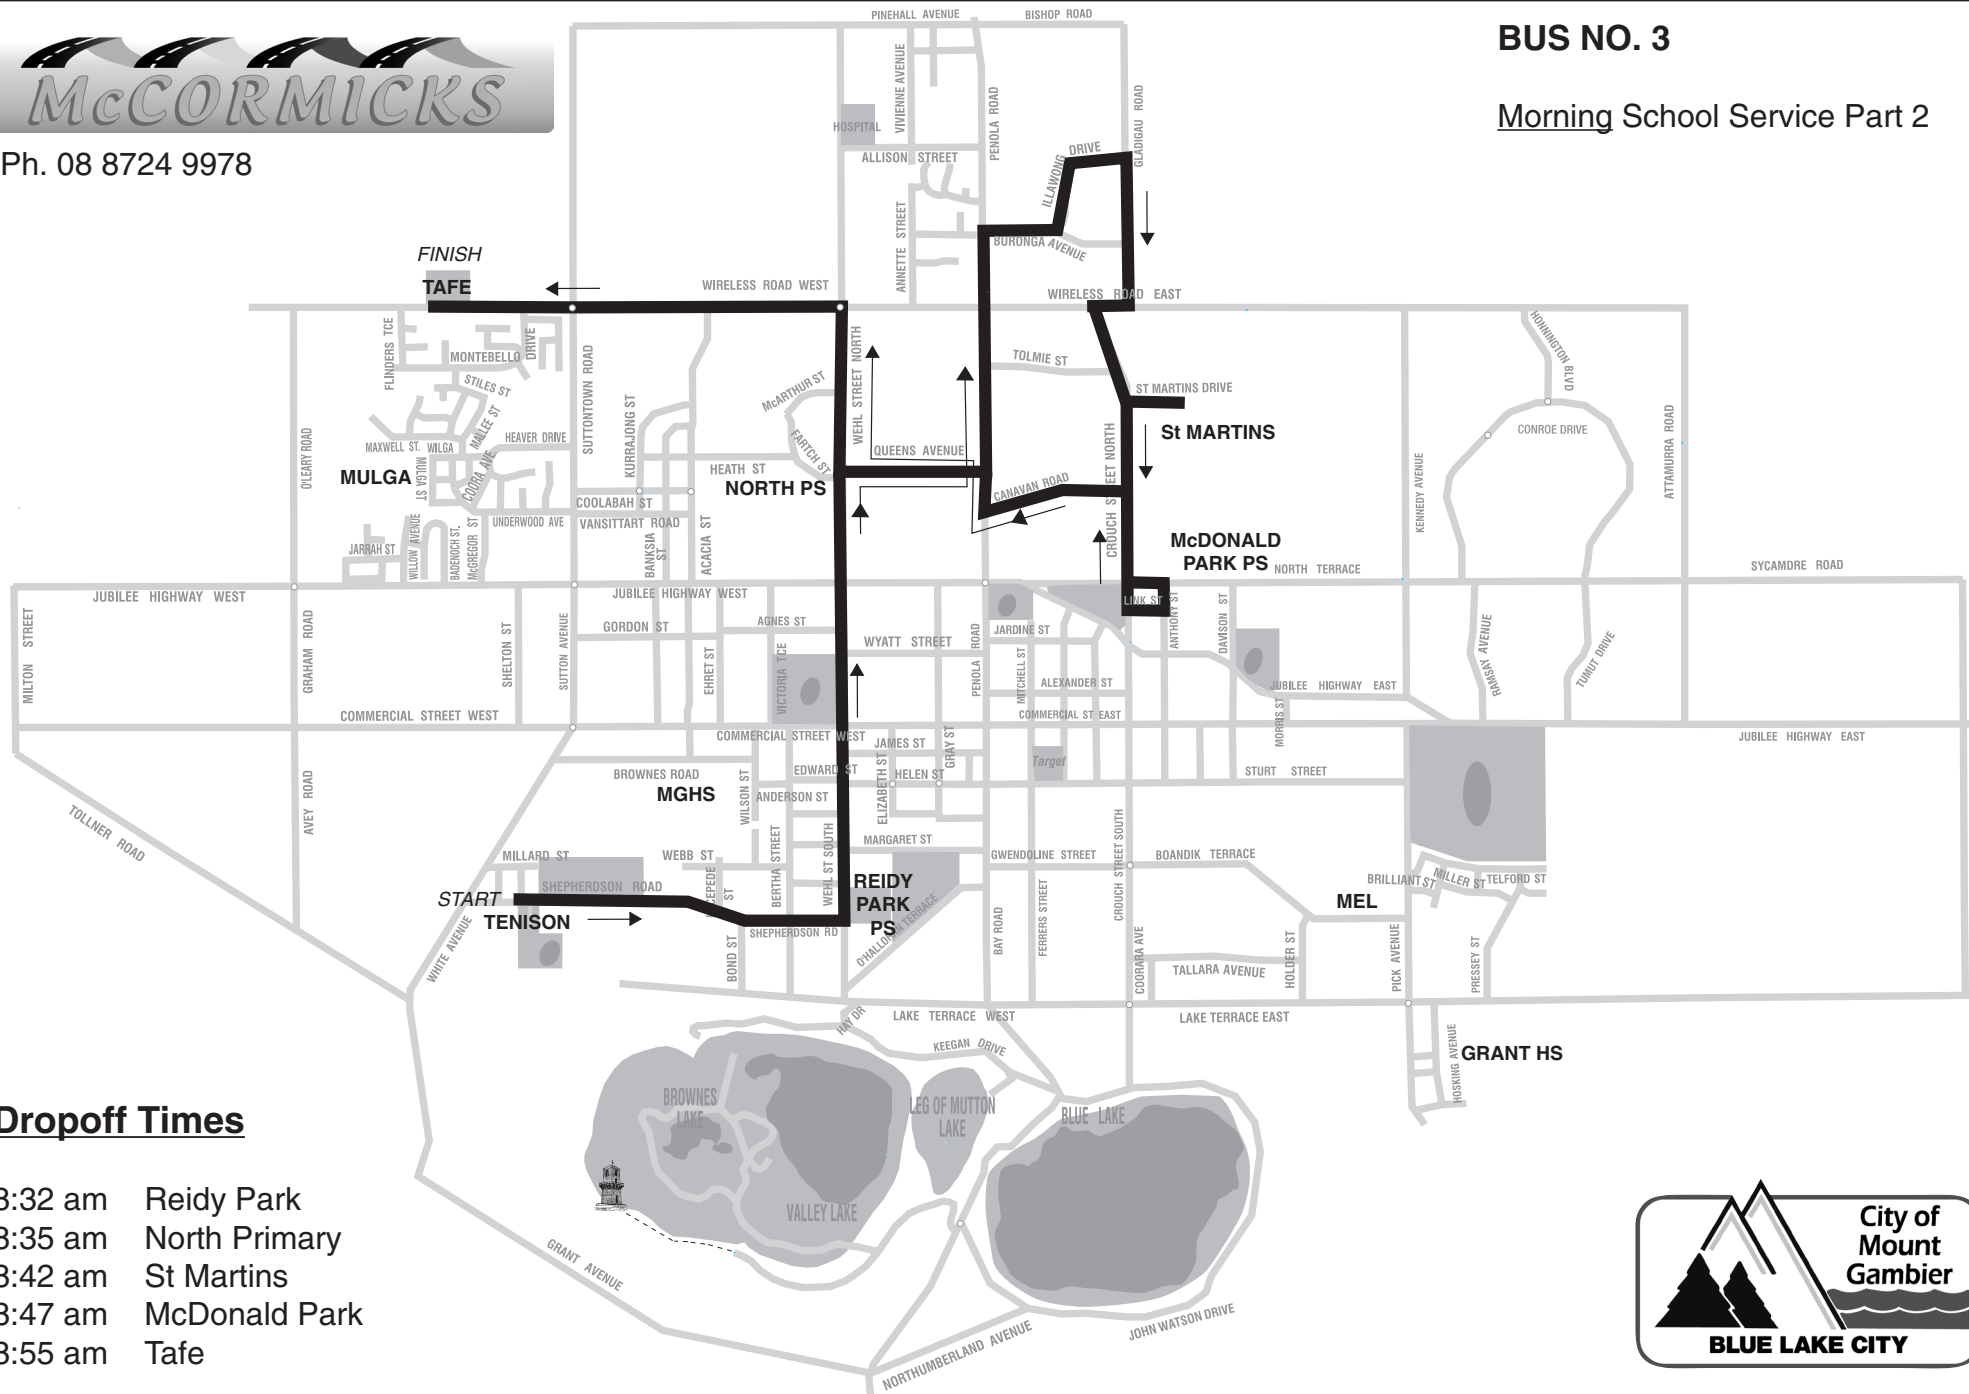

### BUS NO. 3

### Morning School Service Part 2

### Dropoff Times

- 8:32 am Reidy Park
- 8:35 am North Primary
- 8:42 am St Martins
- 8:47 am McDonald Park
- 8:55 am Tafe