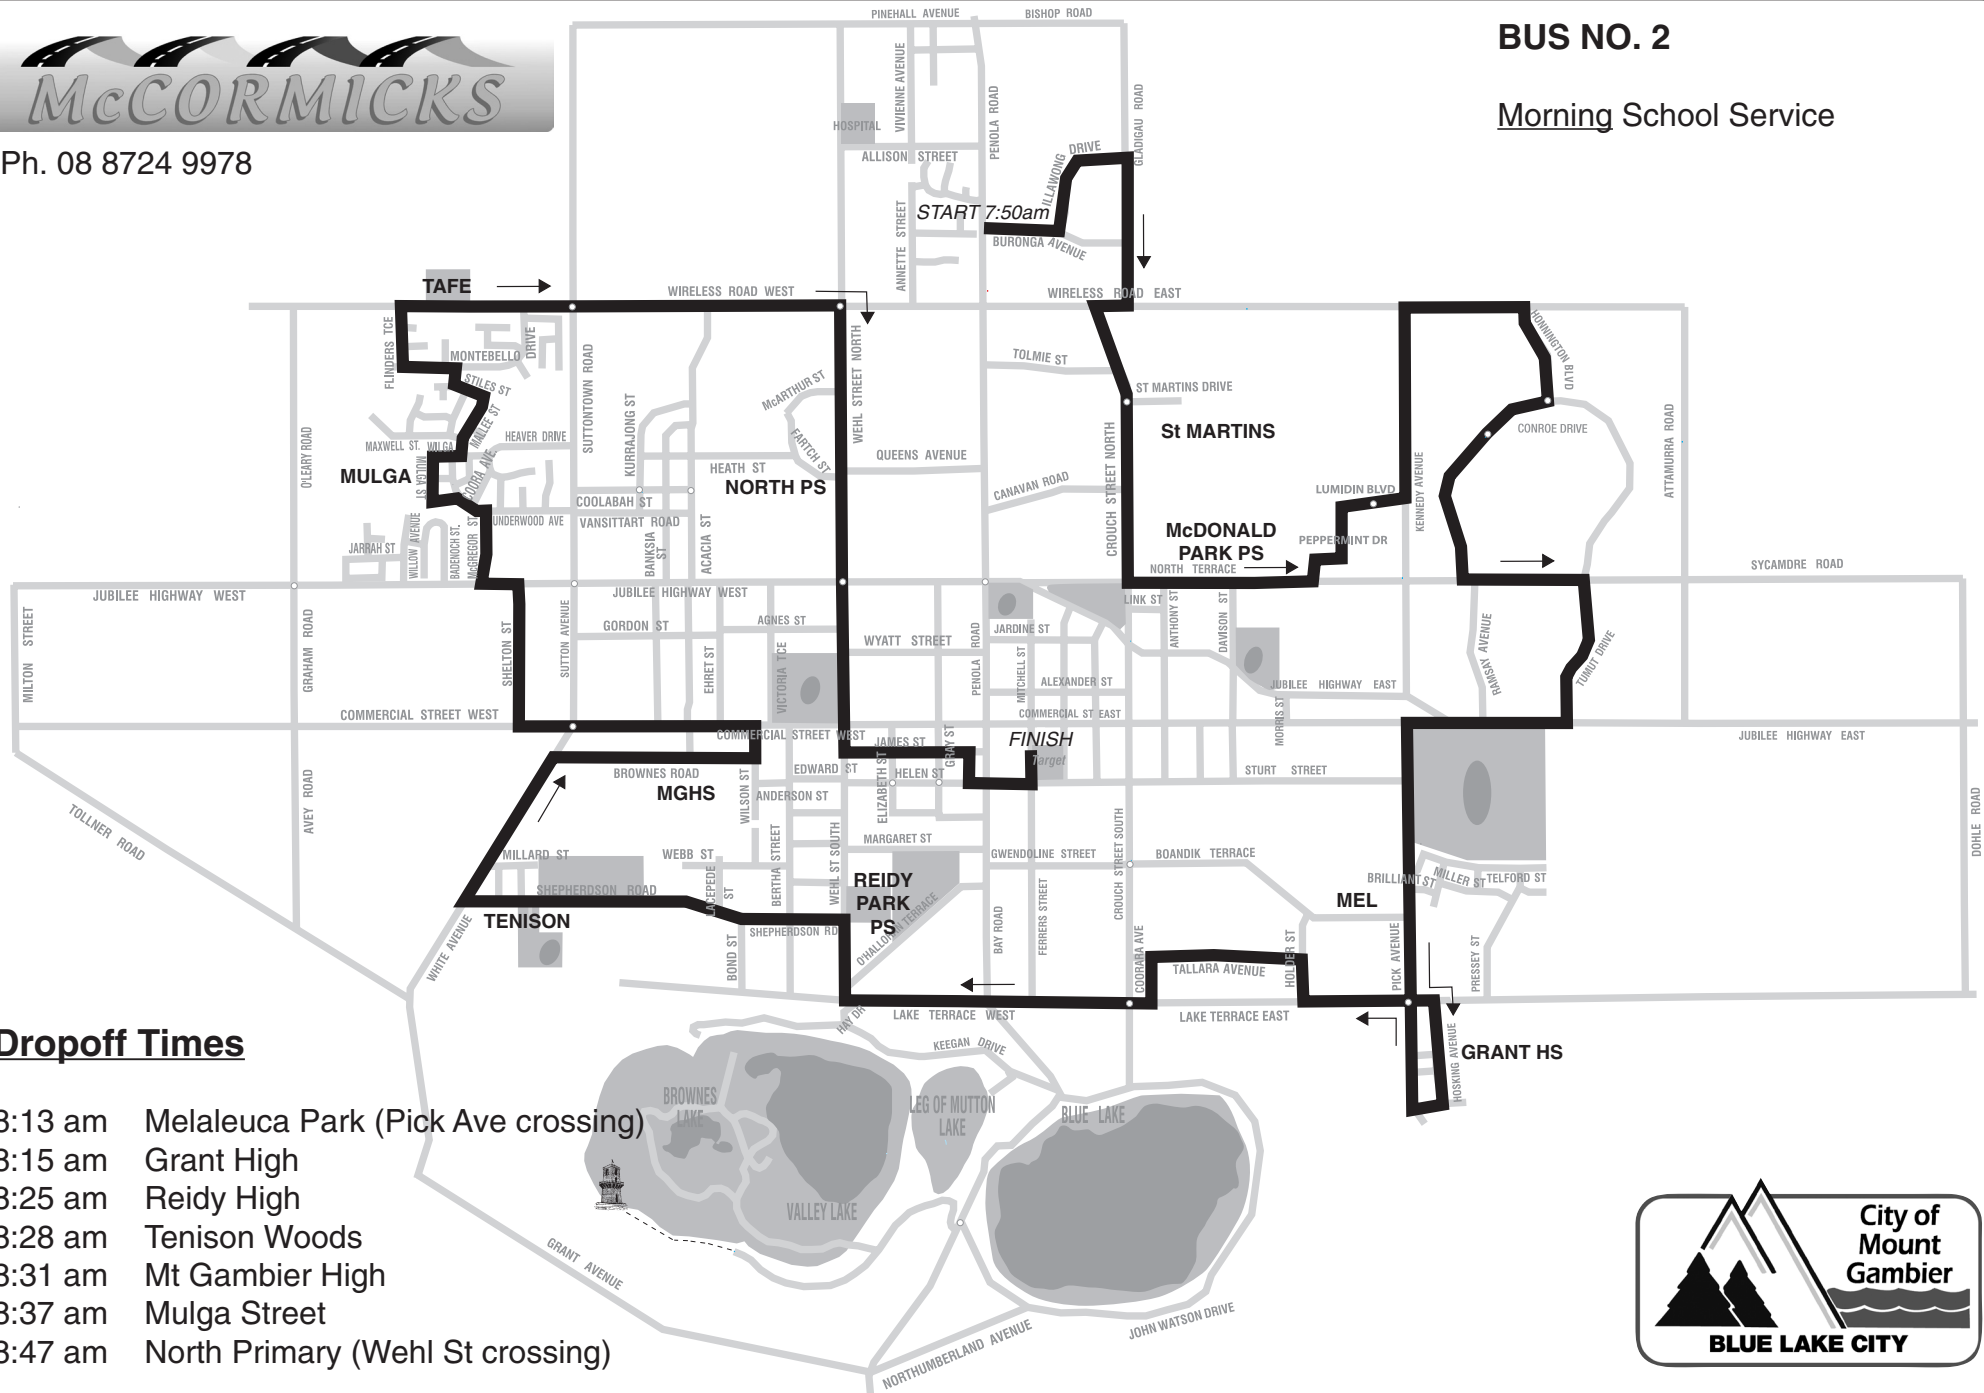

# BUS NO. 2

## Morning School Service

### Dropoff Times

- 8:13 am Melaleuca Park (Pick Ave crossing)
- 8:15 am Grant High
- 8:25 am Reidy High
- 8:28 am Tenison Woods
- 8:31 am Mt Gambier High
- 8:37 am Mulga Street
- 8:47 am North Primary (Wehl St crossing)