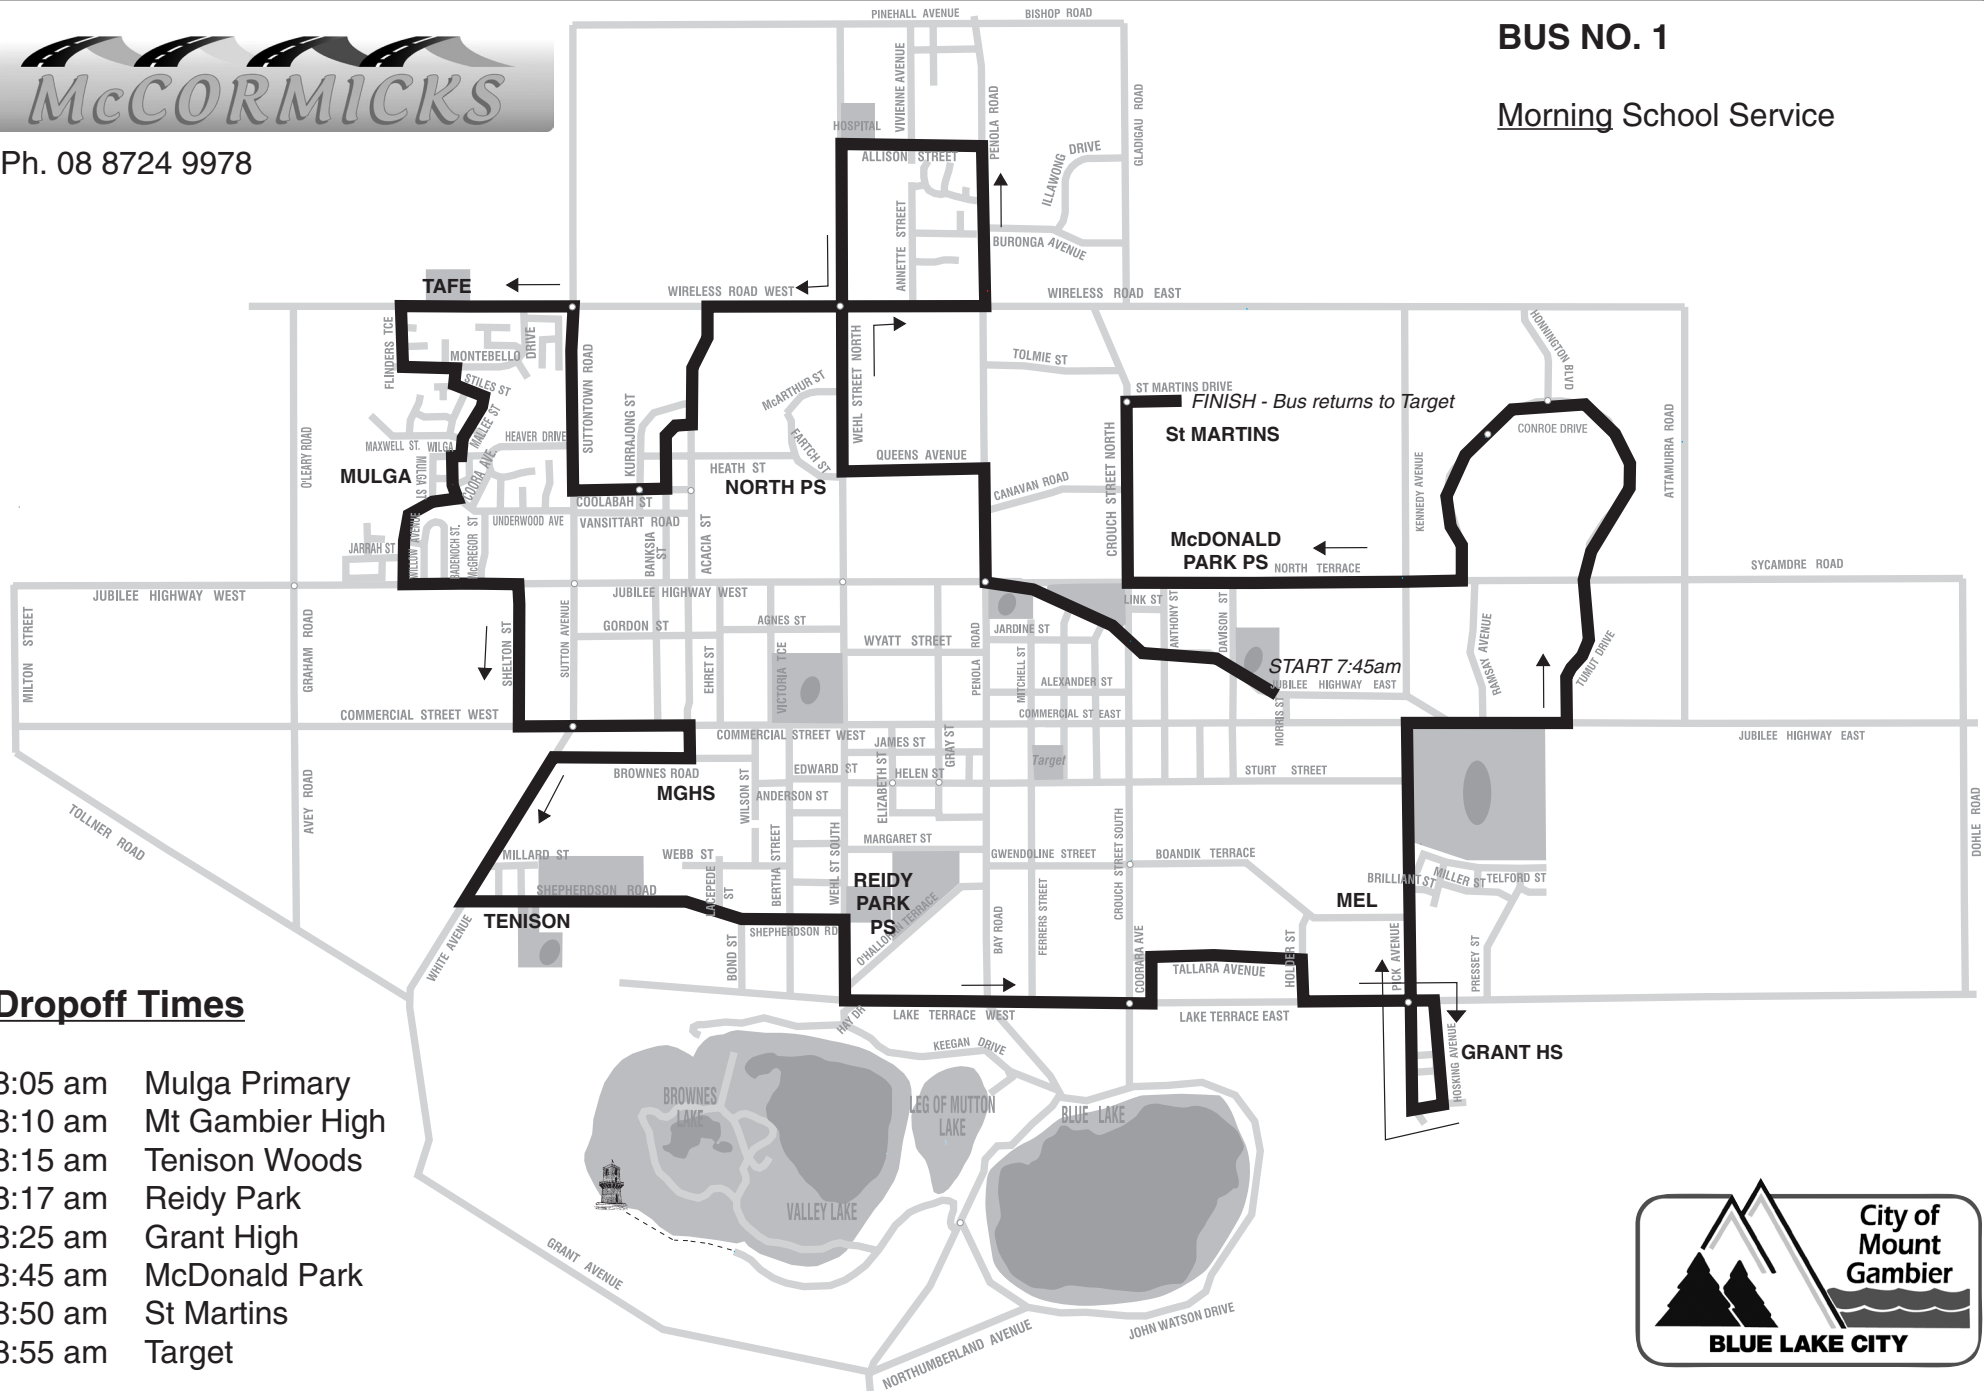

Ph. 08 8724 9978

BUS NO. 1

Morning School Service

Dropoff Times

- 8:05 am Mulga Primary
- 8:10 am Mt Gambier High
- 8:15 am Tenison Woods
- 8:17 am Reidy Park
- 8:25 am Grant High
- 8:45 am McDonald Park
- 8:50 am St Martins
- 8:55 am Target