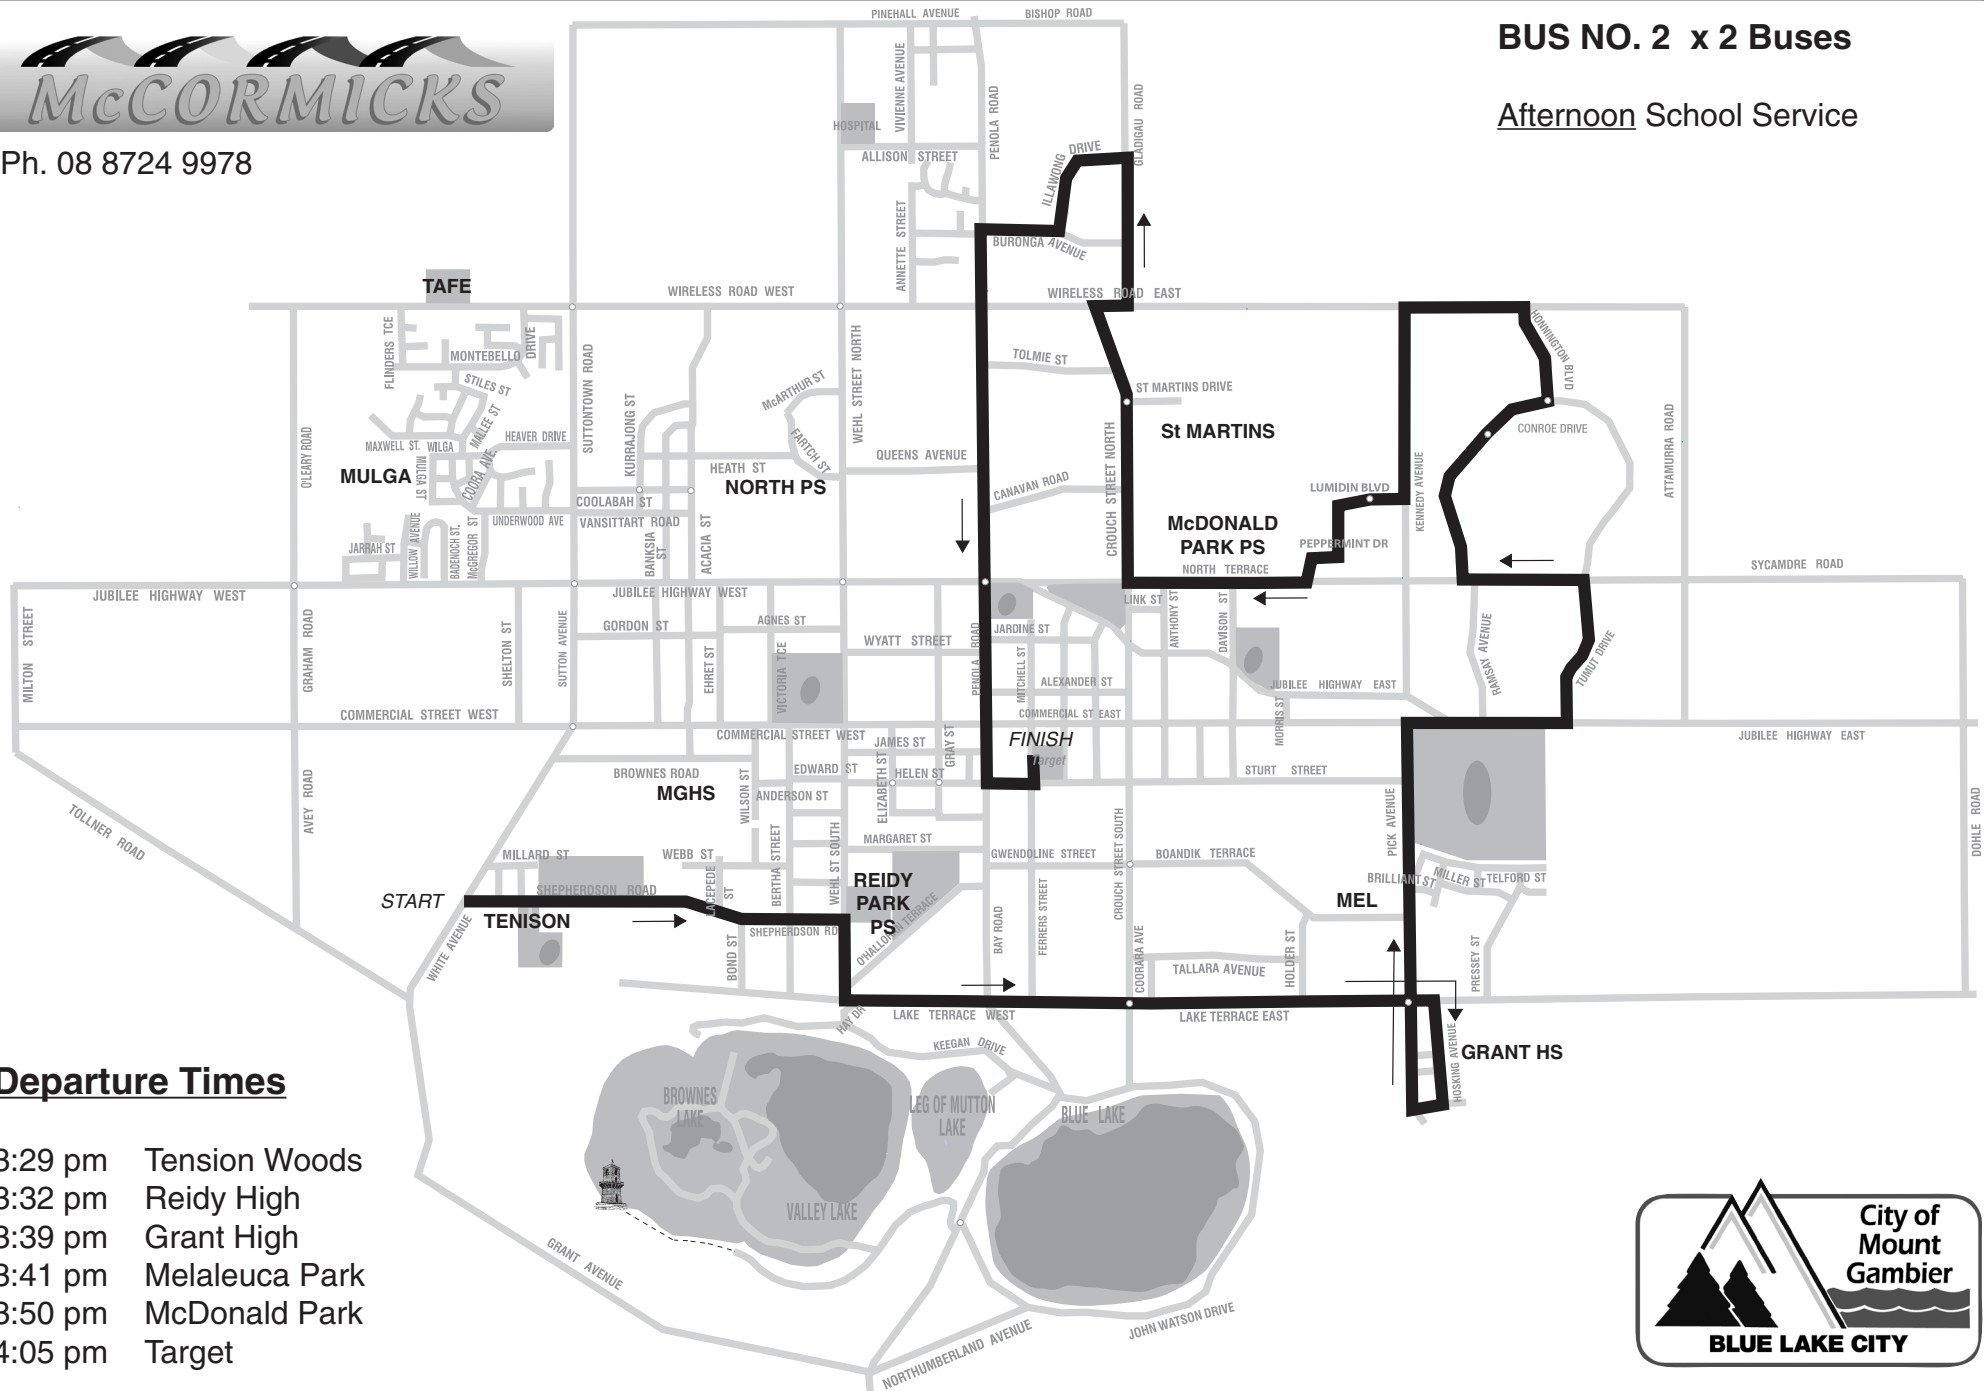

Ph. 08 8724 9978

BUS NO. 2 x 2 Buses

Afternoon School Service

Departure Times

- 3:29 pm Tension Woods
- 3:32 pm Reidy High
- 3:39 pm Grant High
- 3:41 pm Melaleuca Park
- 3:50 pm McDonald Park
- 4:05 pm Target