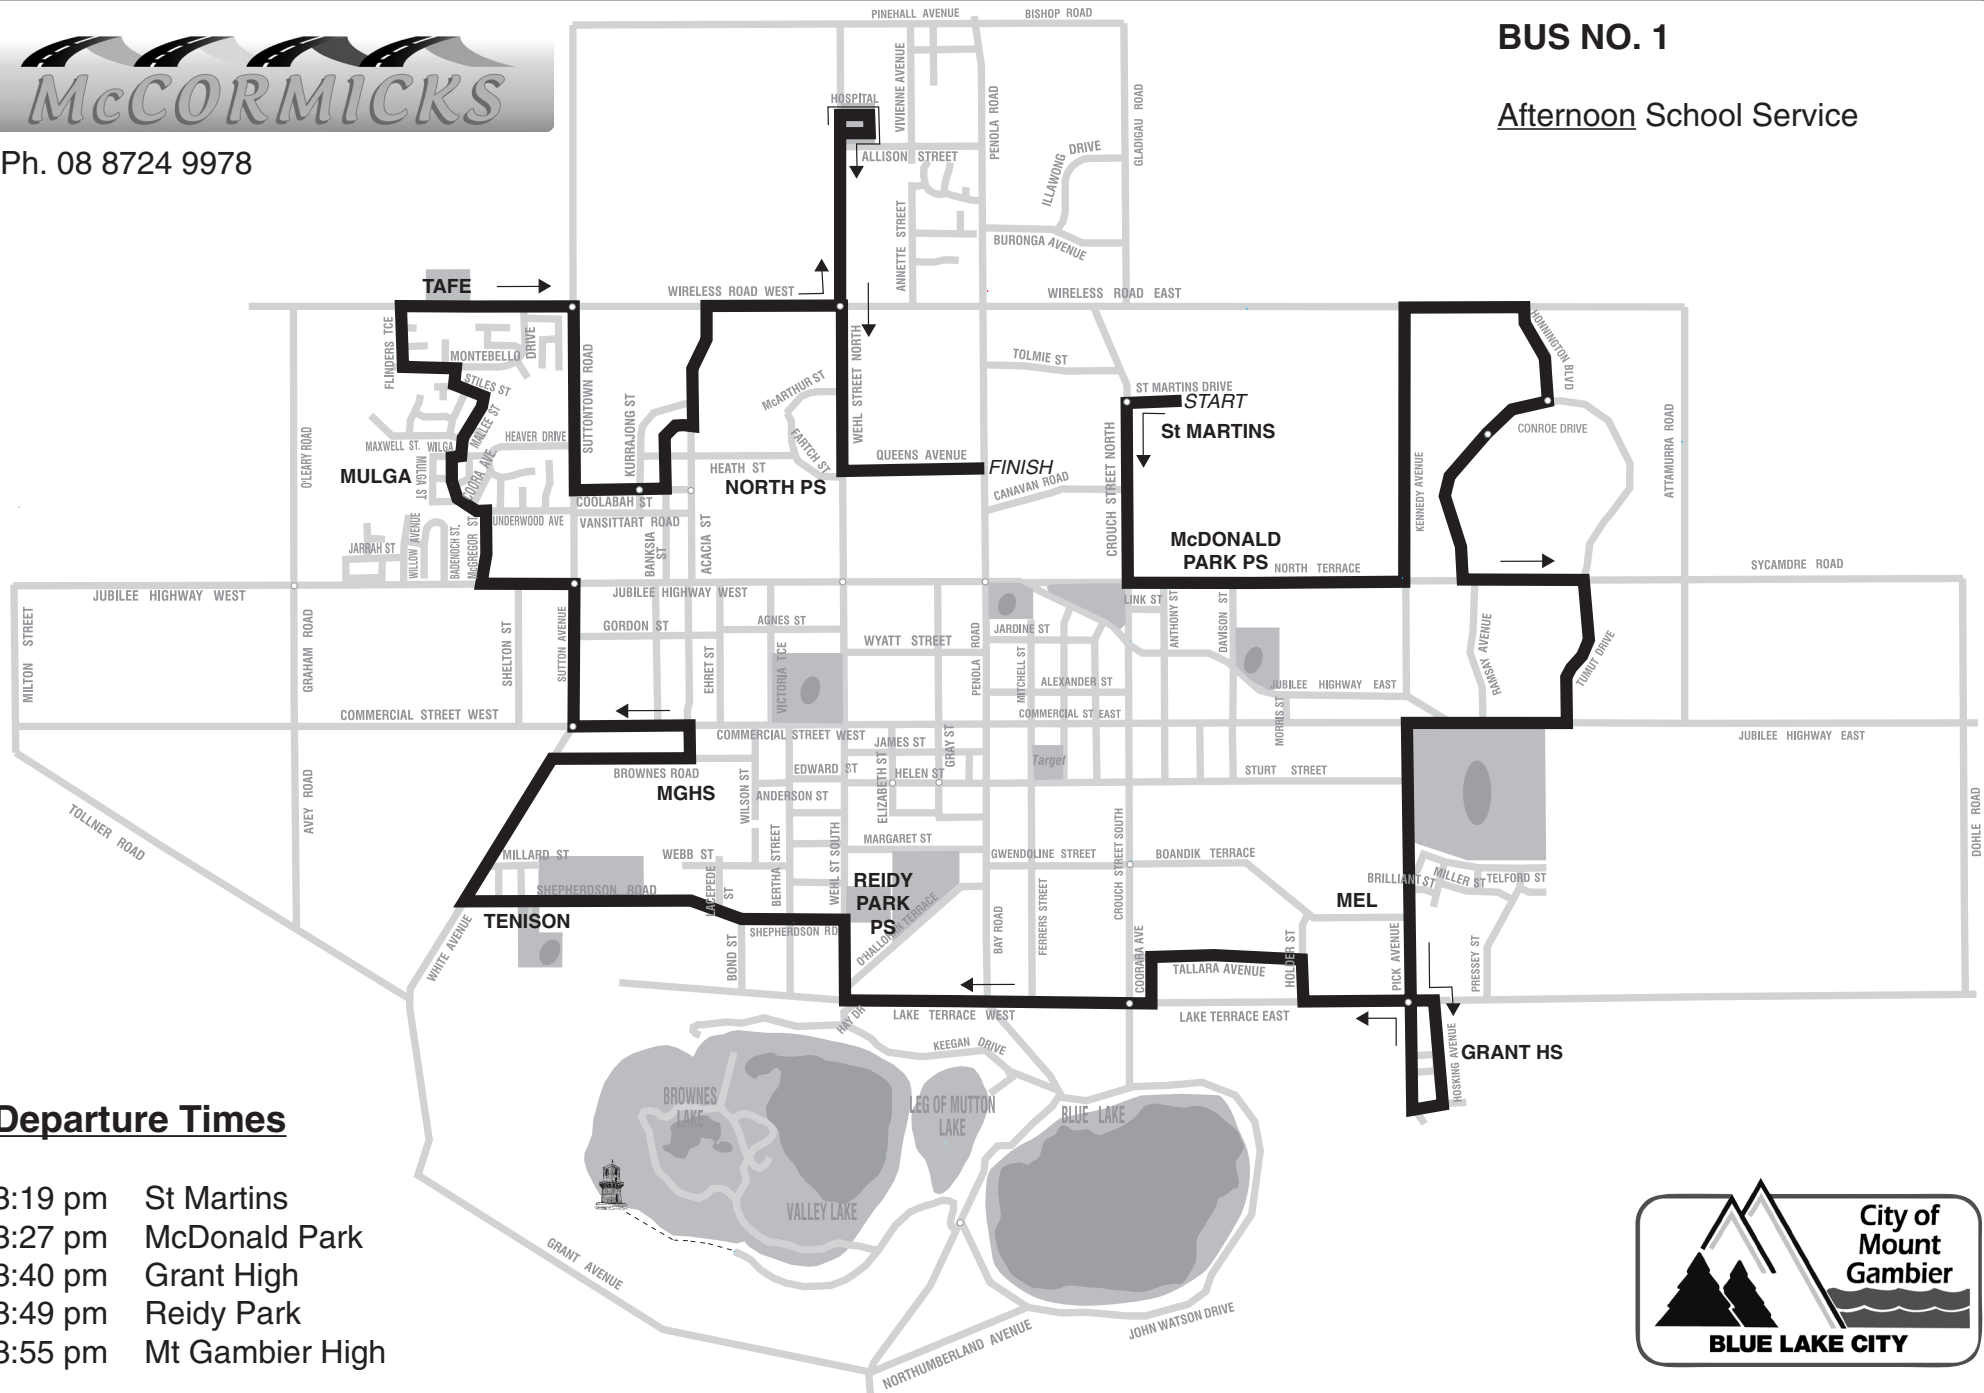

Ph. 08 8724 9978

BUS NO. 1

Afternoon School Service

Departure Times

- 3:19 pm St Martins
- 3:27 pm McDonald Park
- 3:40 pm Grant High
- 3:49 pm Reidy Park
- 3:55 pm Mt Gambier High